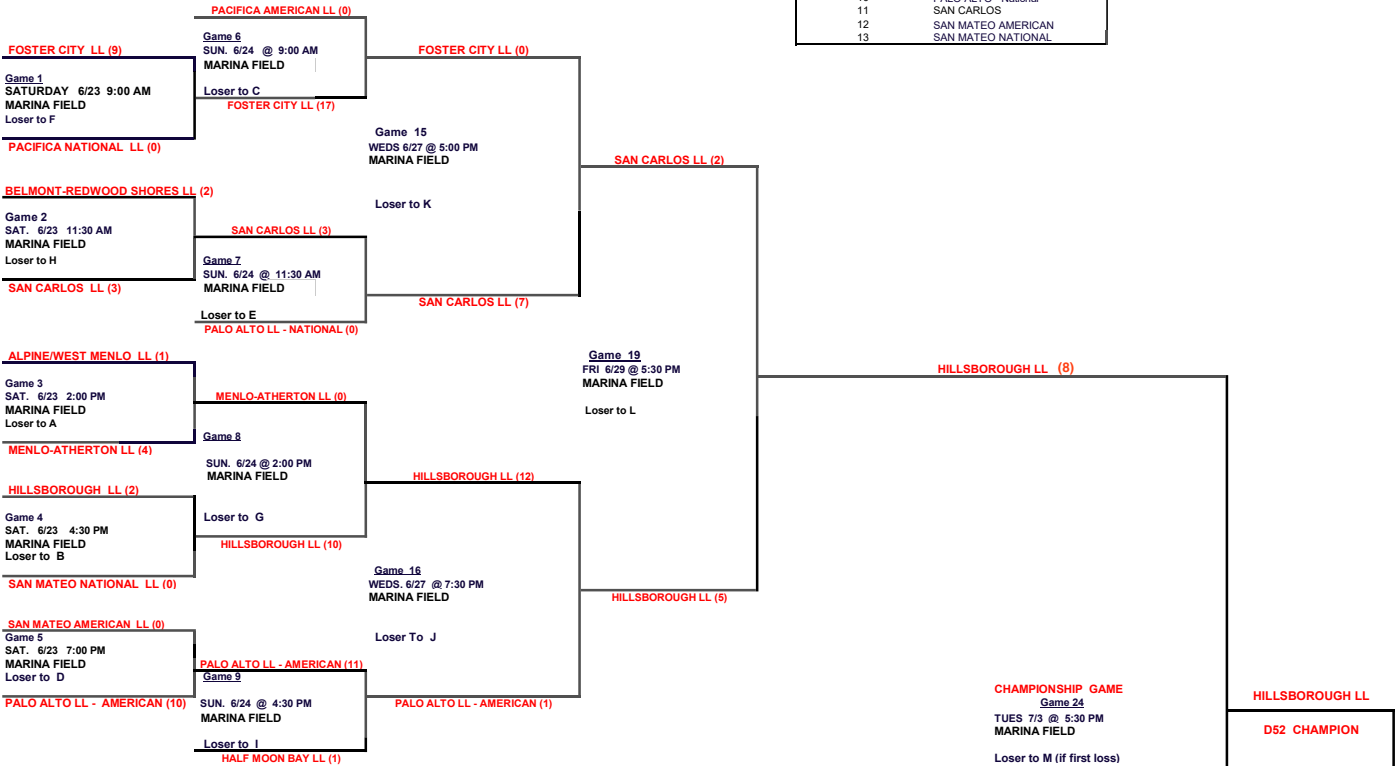

2018 District 52 10/11 All Star Tournament

TOURNAMENT DIRECTOR
Wendy Gradak

13 LEAGUES ENTERED	
1	ALPINE / WEST MENLO
2	BELMONT-REDWOOD SHORES
3	FOSTER CITY
4	HALF MOON BAY
5	HILLSBOROUGH
6	MENLO-ATHERTON
7	PACIFICA AMERICAN
8	PACIFICA NATIONAL
9	PALO ALTO - American
10	PALO ALTO - National
11	SAN CARLOS
12	SAN MATEO AMERICAN
13	SAN MATEO NATIONAL

WINNERS BRACKET